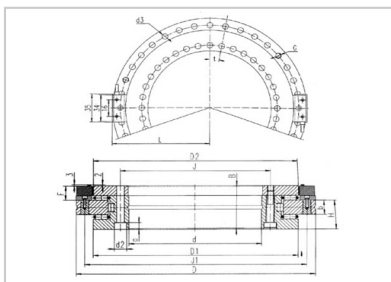

YRTC Turntable bearing

YRTC Turntable bearings with integrated angle measurement system-**YRTM460**

Bearing number :	YRTM460
d(mm) :	460
D(mm) :	600
B(mm) :	70

: