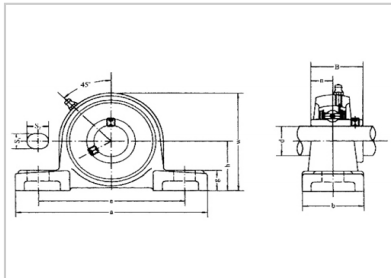

External spherical ball bearing with seat

Spherical ball bearing type UCP with vertical seat-**UCP305G**

Bearing number :	UCP305G
d(mm) :	25
D(mm) :	45
B(mm) :	38

: